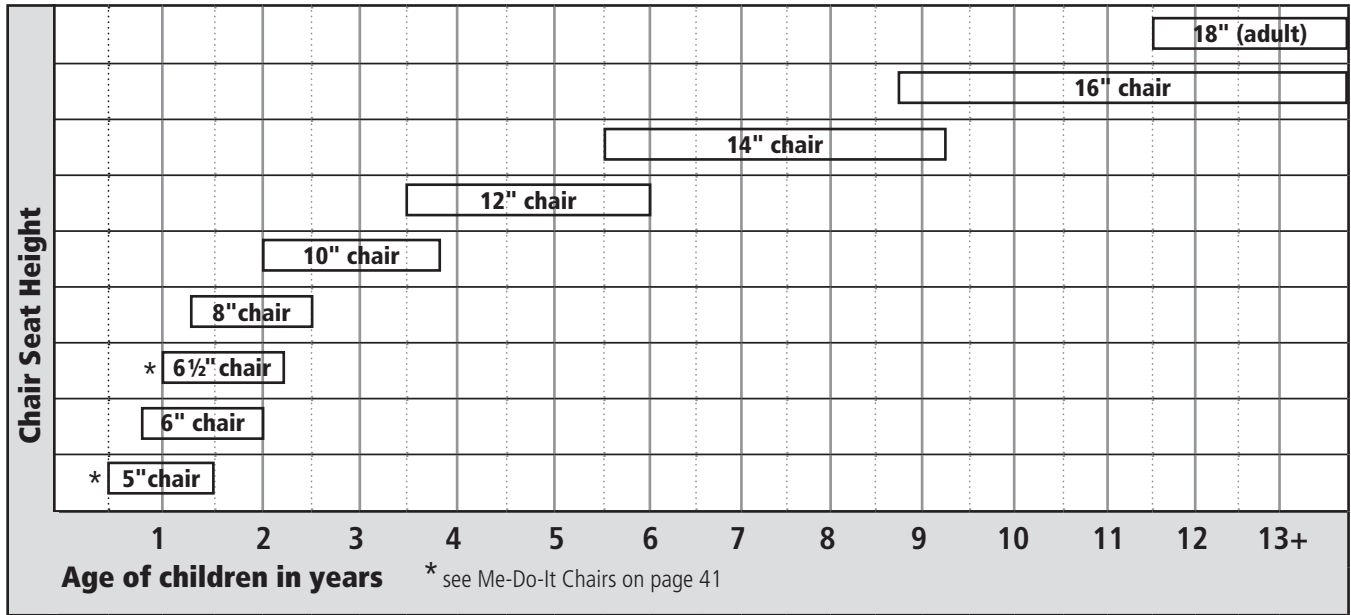

# Chair Height Guidelines

# Table Top Height Guidelines

Chair Seat Height	5"	6"	6 1/2"	8"	10"	12"	14"	16"	18"
Table Top Height	12"	13"	14"	16"	18"	20"	22"	24"-26"	26"-30"
Desk Top Height with allowance for storage compartment	NA	NA	NA	NA	NA	22"	24"	26"-28"	28"-30"