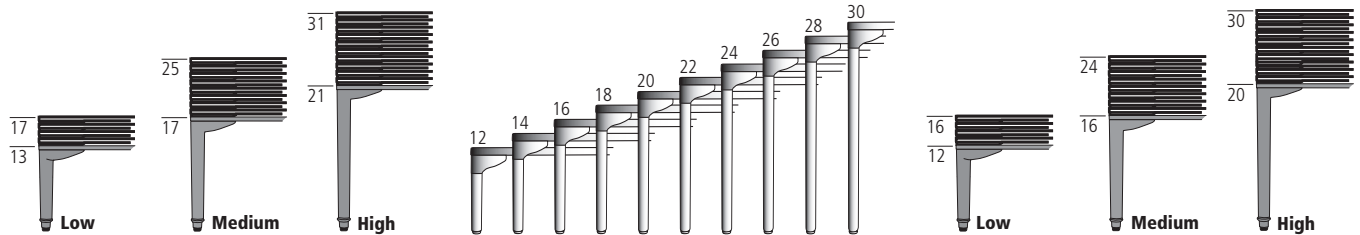

# Chair Height Guidelines

# Table Top Height Guidelines

Chair Seat Height	5"	6"	6 1/2"	8"	10"	12"	14"	16"	18"
Table Top Height	12"	13"	14"	16"	18"	20"	22"	24"-26"	26"-30"
Desk Top Height with allowance for storage compartment	NA	NA	NA	NA	NA	22"	24"	26"-28"	28"-30"

# Table Leg Options (dimensions in inches)

**Classroom Tables** Adjustable Legs

Solid Legs

**MultiTables** Adjustable Legs

**800-777-4244**  
www.communityplaythings.com